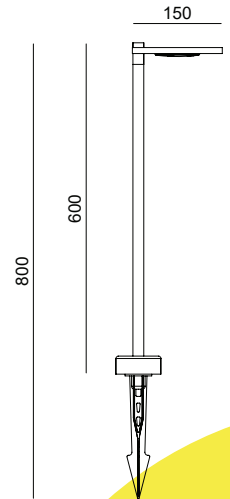

# OUTDOOR LIGHT LAWN BOLLARD

TECHNICAL SHEET  
KL-B237

**KEYLIGHT**

SPAIN

PRODUCTOS DE ILUMINACION

## FEATURES

- 220-240V
- CE ROHS Certified
- Aluminum die-casting body
- Glass Diffuser
- 3-years warranty

## SPECIFICATIONS

|                   |                                   |
|-------------------|-----------------------------------|
| Product Code      | KL-B237                           |
| Power             | 8W                                |
| Input             | 220-240V                          |
| Luminous flux     | 800 lm                            |
| Color Temperature | 2700k-6500k                       |
| Beam Angle        | 120°                              |
| Power factor      | ≥0.80                             |
| CRI               | 80                                |
| Finishing Colors  | White/Silver Grey/Dark Grey/Black |
| LED Type          | SMD                               |
| IP Rating         | IP65 Class 1                      |
| Size              | Ø150mm*800mm                      |
| Warranty          | 3 years                           |